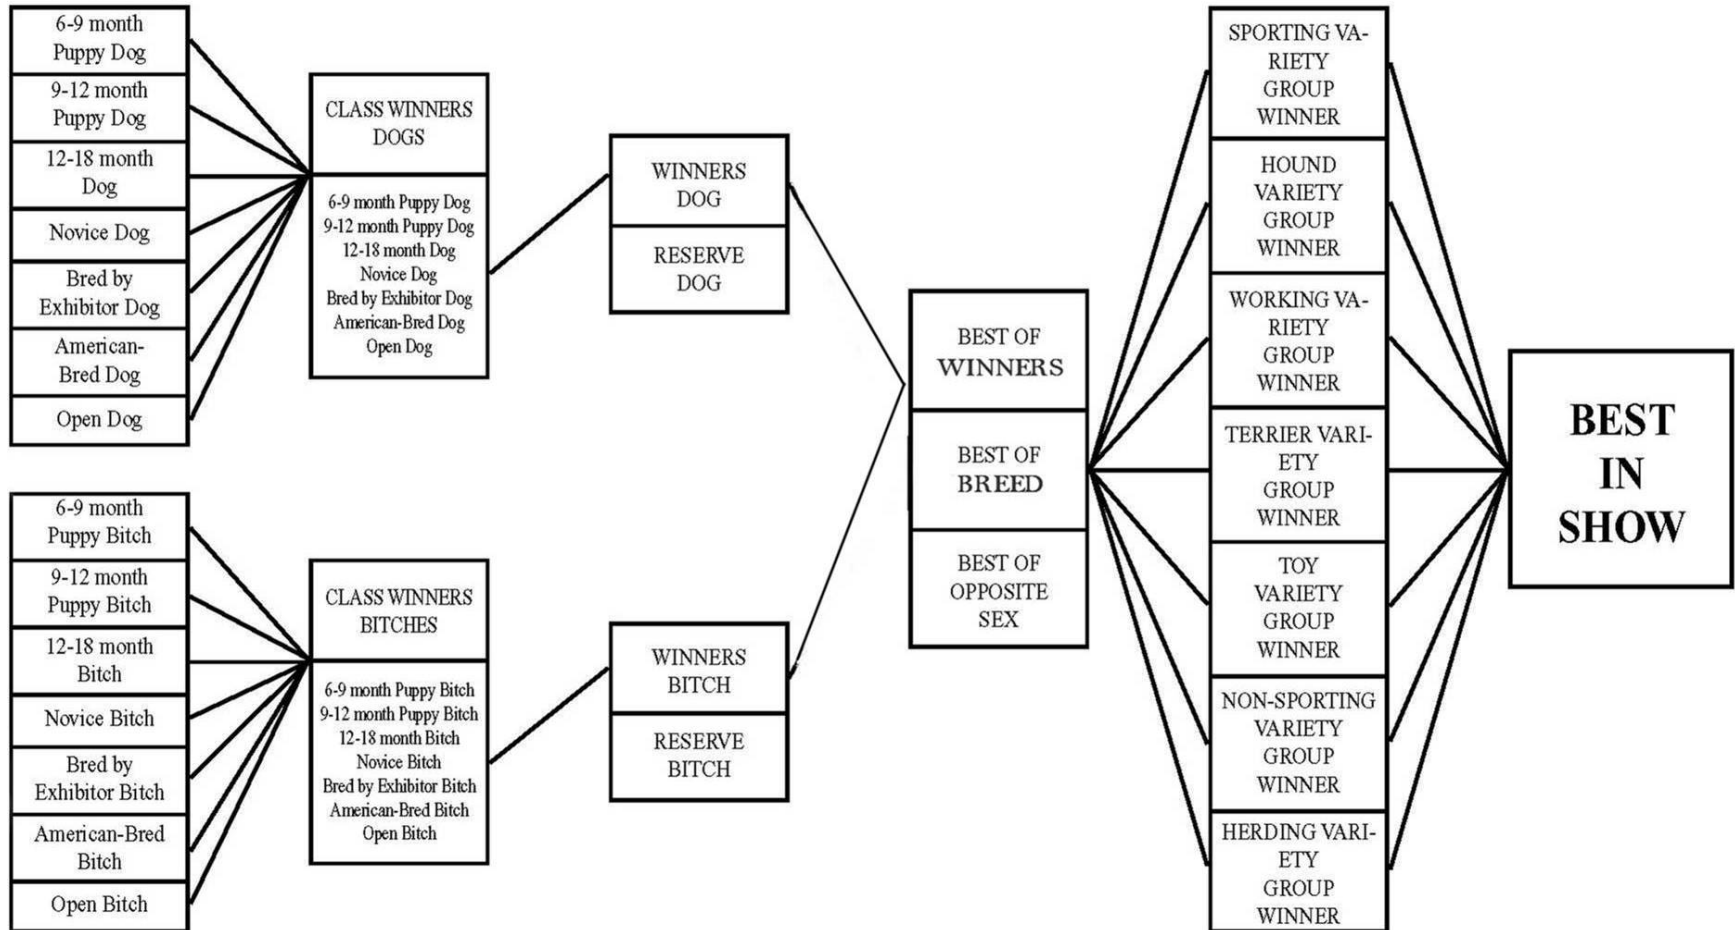

**Follow this diagram to see
How A Dog Goes Up To Best Of Breed • To Win A Group • To Best In Show**

REGULAR CLASSES
IN EACH BREED

Copyright © 2008 by The American Quarter Horse Association

★ As of January 2009 there is now an additional Class for both Dog and Bitch Classes entitled Amateur Owner-Handler